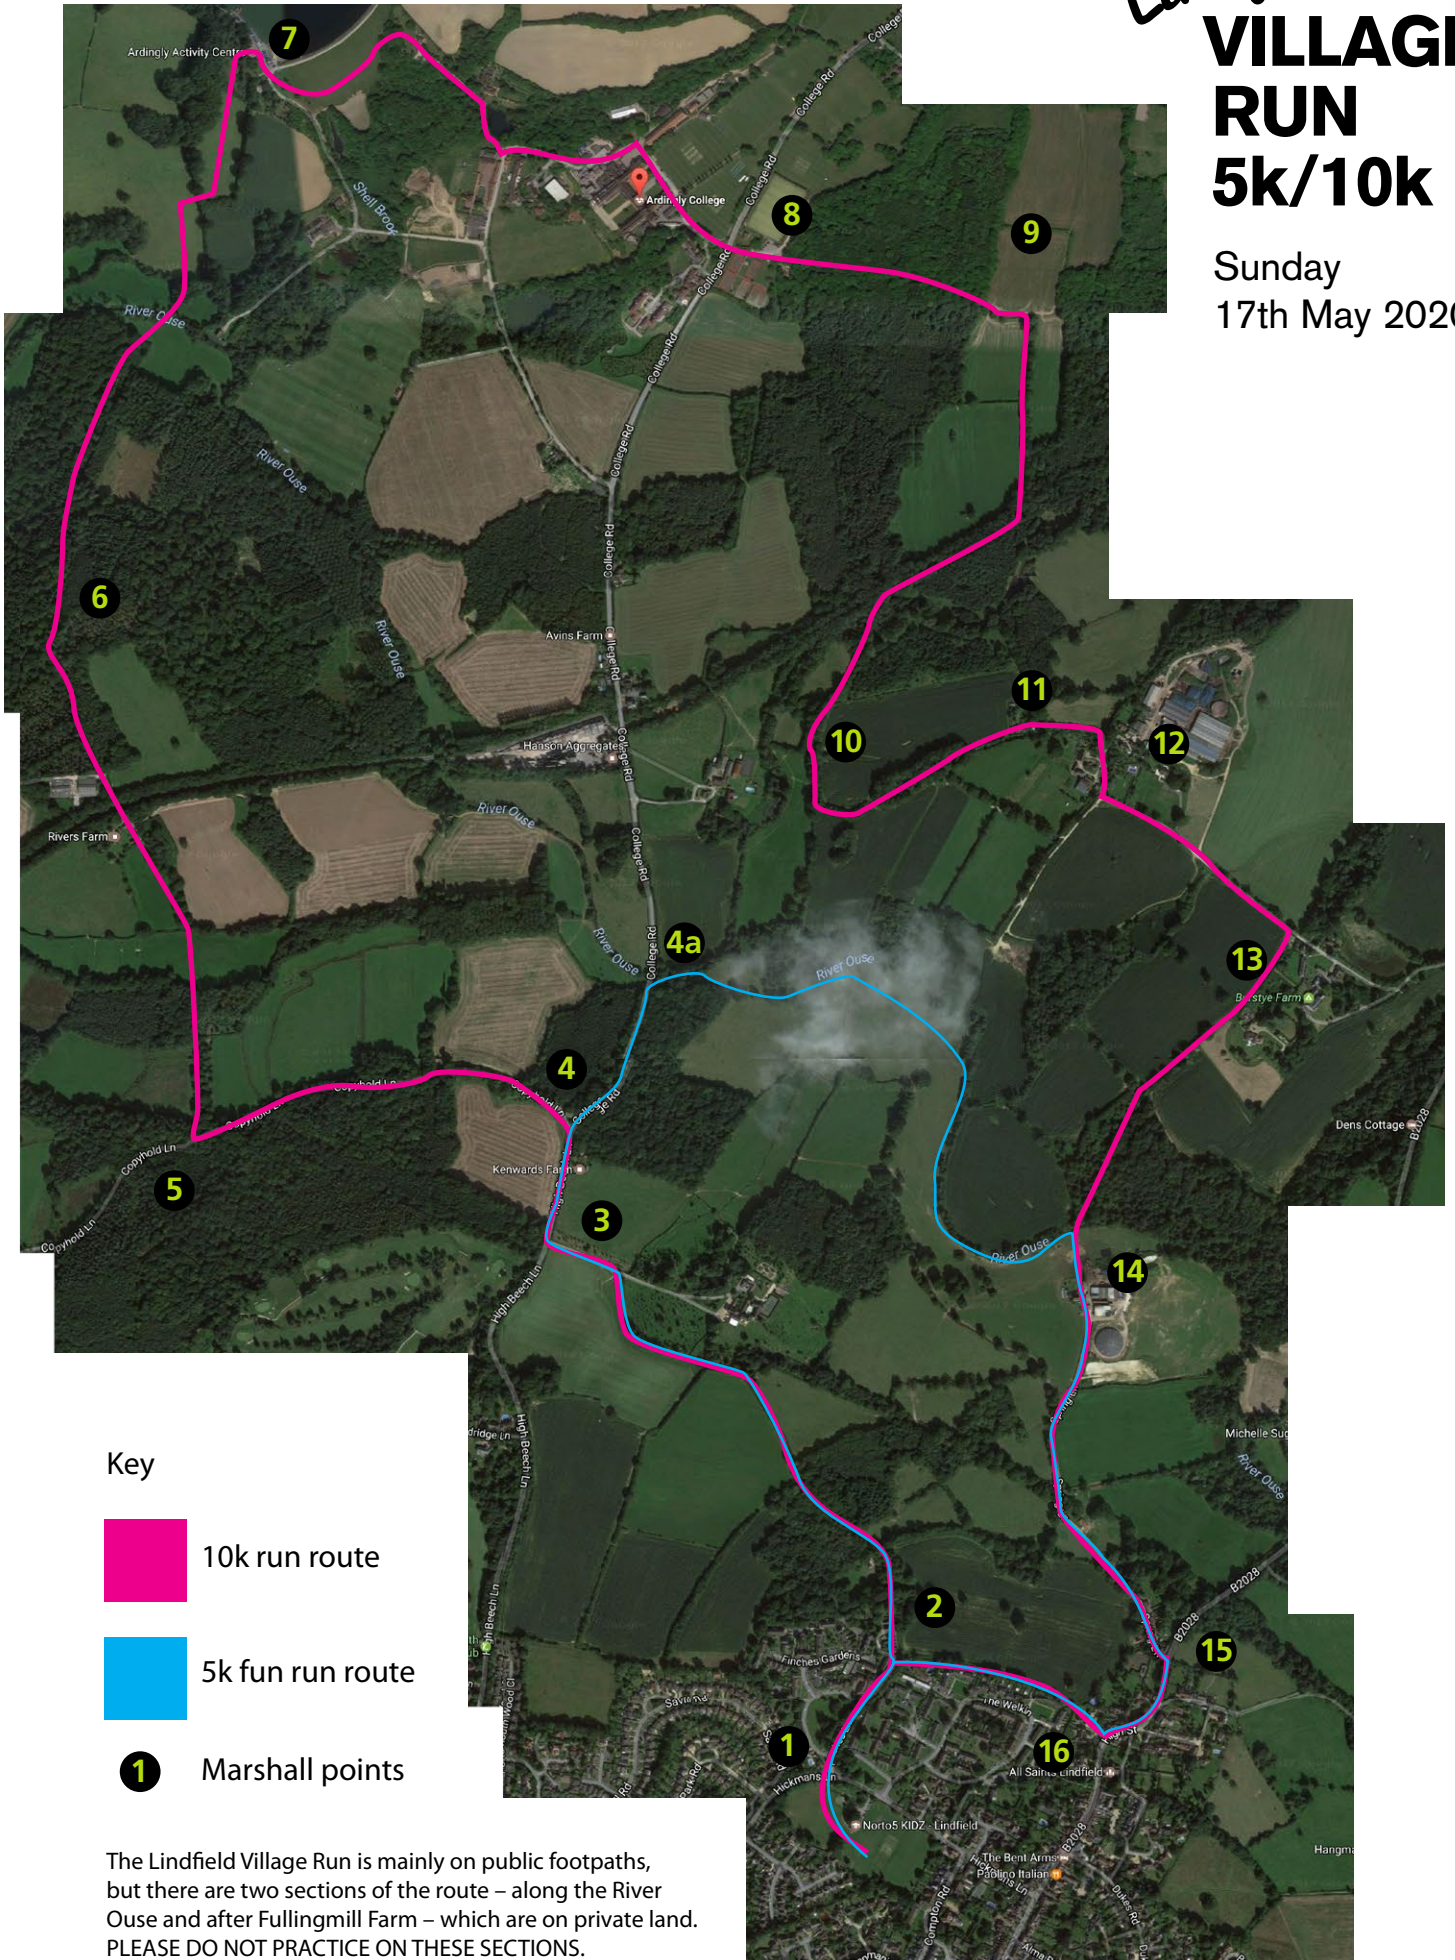

# Lindfield VILLAGE RUN 5k/10k

Sunday  
17th May 2020

## Key

-  10k run route
-  5k fun run route
-  1 Marshall points

The Lindfield Village Run is mainly on public footpaths, but there are two sections of the route – along the River Ouse and after Fullingmill Farm – which are on private land. PLEASE DO NOT PRACTICE ON THESE SECTIONS.